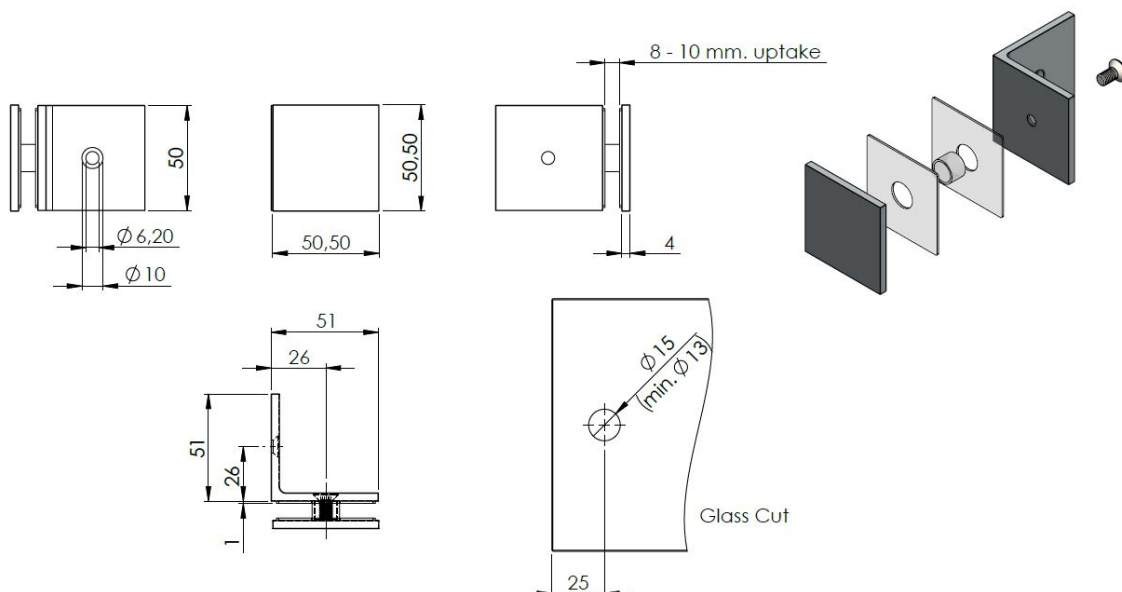

PRODUCT SHEET

Description:

Glass Clamp "Bern", 90DG, Alu-Look, Glass/Wall, 51x51x17mm, Square Corners, 8-10mm Glass, Wall Mounted By $\varnothing 5$ mm Screw, Hole, GLass Mounted By $\varnothing 12$ mm Drilling, Brass Material

Item number:

15.23.702-1

Units	Box	Carton	HS Code	Barcode
Pcs.	1	10	8302419000	
				5704866447065

SISO A/S

Mileparken 11
DK-2740 Skovlunde
Denmark
VAT: DK 24786013

Phone +45 45 830 900

www.siso.dk
siso@siso.dk

Danske Bank
Nytorv Branch
Copenhagen
SWIFT: DABADKKK

Account no.
4180 3112 112936
IBAN Account
DK7230003112112936